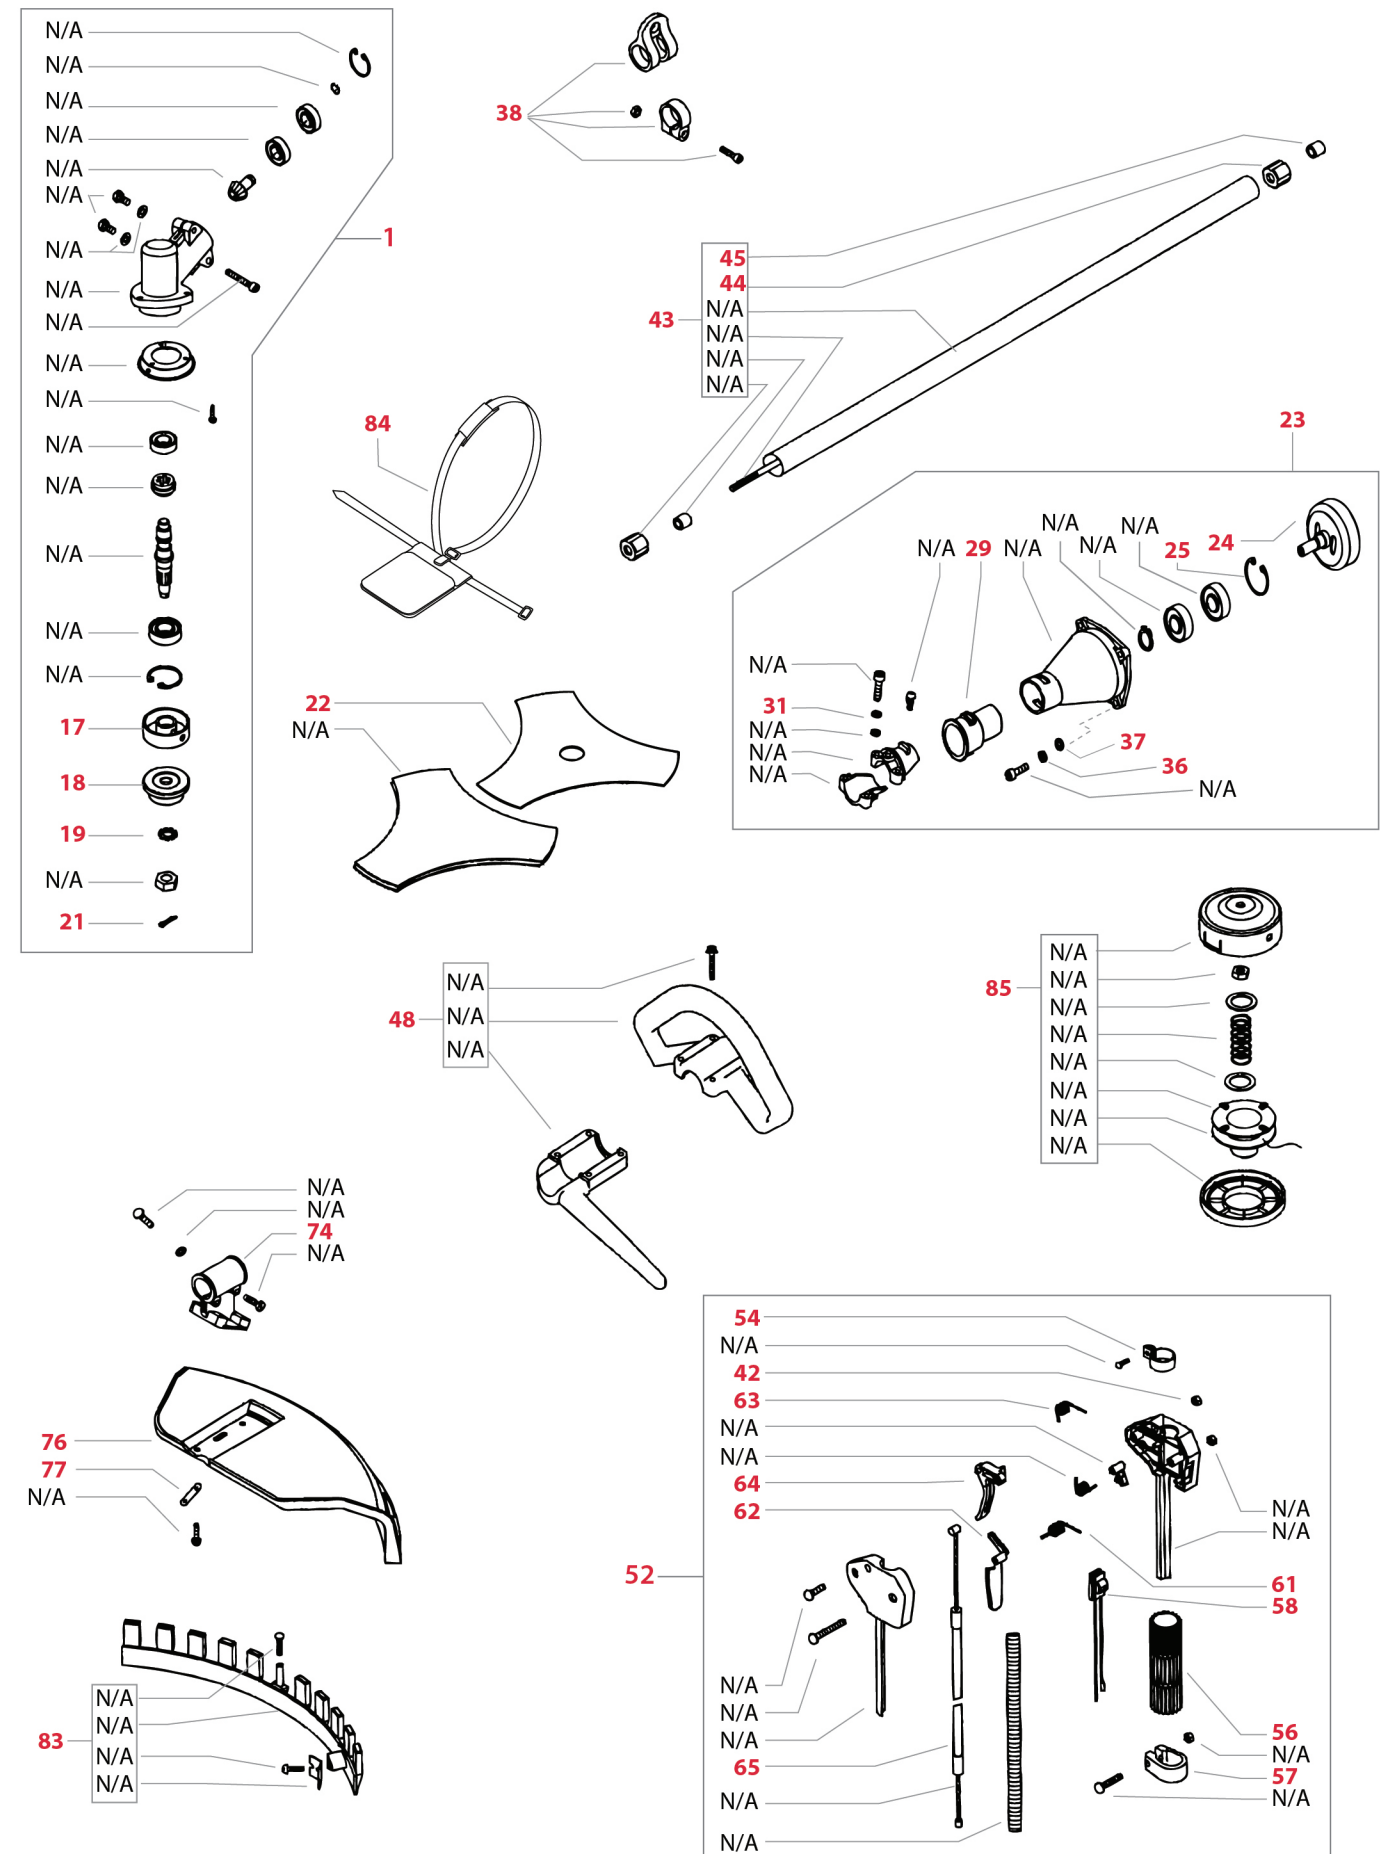

# STRAIGHT SHAFT BRUSHCUTTER BCS260

Item	Part No.	Description
<b>Gear Case Components</b>		
1	BCS2-1	Gear case assembly
17	BCS2-17	Blade holder (A)
18	BCS2-18	Blade holder (B)
19	BCS2-19	Washer
21	BCS2-21	Split pin 2 x 16
<b>Blade</b>		
22	BCS2-22	Blade
<b>Clutch Drum Component</b>		
23	BCS2-23	Clutch drum component
24	BCS2-24	Clutch drum
25	BC2-33	Circlip 35
29	BC2-55	Rubber cover
31	BC2-62	Washer 5
36	BC2-59	Washer 6
37	BC2-58	Washer 6
<b>Harness Tube Clamp</b>		
38	BCS2-38	Harness tube clamp assembly
<b>Shaft Component</b>		
43	BCS2-43	Straight shaft assembly
44	BCS2-44	Rubber bush
45	BCS2-45	Oil-bearing 8 x14 x 14
<b>Handle</b>		
48	BCS2-48	Handle assembly
<b>Harness Assembly</b>		
84	BCS2-84	Harness
<b>Nylon Cutting Head</b>		
85	BCS2-85	Brushcutter head
<b>Safety Guard Components</b>		
74	BCS2-74	Safety guard bracket
76	BCS2-76	Safety guard
77	BCS2-77	Safety guard spacer
83	BCS2-83	Safety guard blade holder

Picture for illustration purposes only.

Item	Part No.	Description
<b>Throttle Lever Components</b>		
52	BC2-L	Throttle control assembly
42	BC2-7	Nut M5
54	BC2-41	Clamp
56	BC2-39	Rubber handle cover
57	BC2-38	Clamp
58	BC2-53	Stop switch
61	BC2-45	Spring
62	BC2-47	Safety lever
63	BC2-46	Spring
64	BC2-48	Throttle trigger
65	BC2-49	Throttle cable