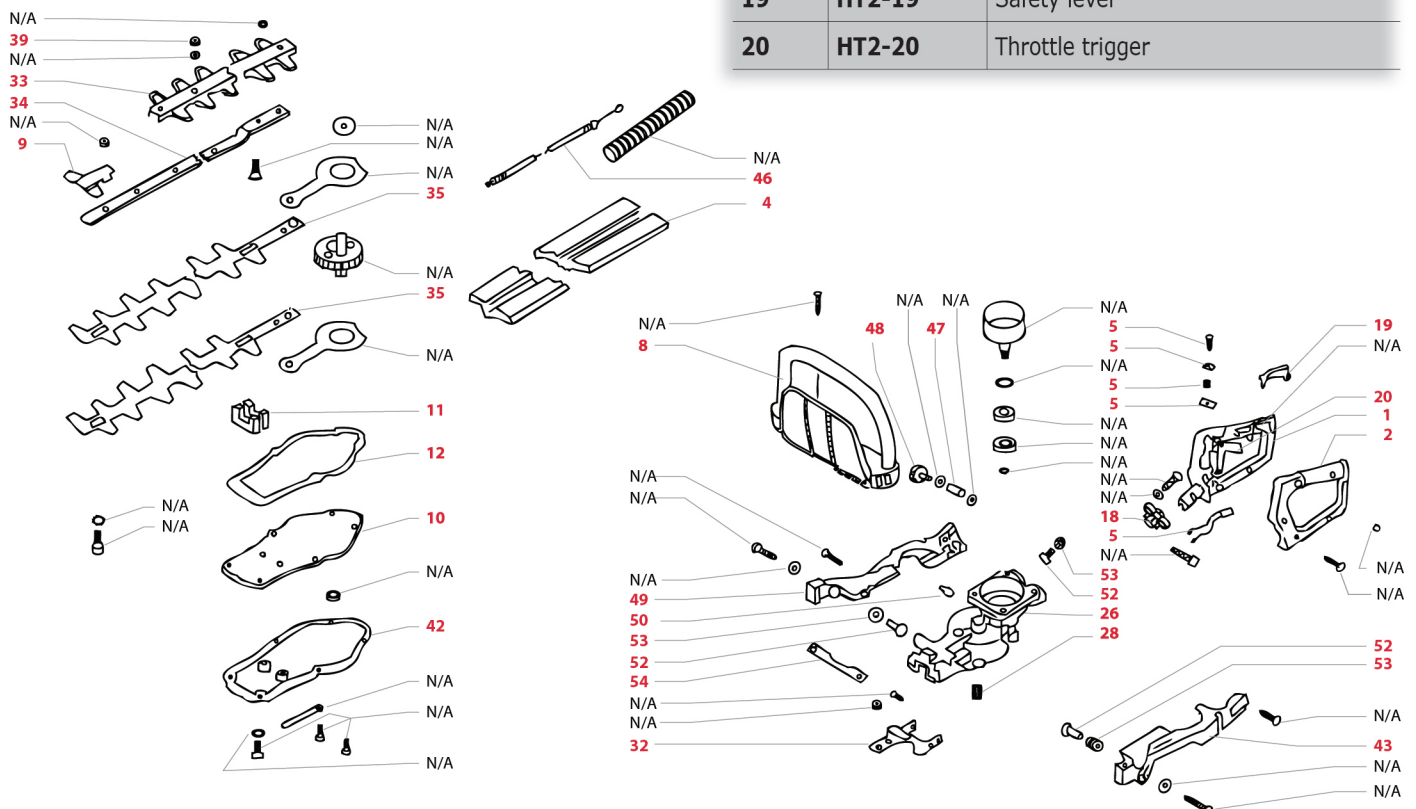

Hedge Trimmer SLHT600

Item	Part No.	Description
Gear Assembly		
10	HT2-10	Gear case inside lid
11	HT2-11	Gear case front felt seal
12	HT2-12	Gear case gasket
26	HT2-26	Gear case
28	HT2-28	Needle bearing
42	HT2-42	Gear case lid
43	HT2-43	Left handle connect
46	HT2-46	Throttle cable
47	HT2-47	Spacing cover
48	HT2-48	Knob camp
49	HT2-49	Right handle connect
50	HT2-50	Grease nipple
52	HT2-52	Damping seat
53	HT2-53	Damping cover
54	HT2-54	Bracket
Protecting Handle		
8	HT2-8	Protecting handle

Picture for illustration purposes only.

Item	Part No.	Description
Blade		
4	HT2-4	Blade cover
9	HT2-9	Blade end protection
32	HT2-32	Blade support bracket
33	HT2-33	Safeguard
34	HT2-34	Blade settle plate
35	HT2-35	Blade
39	HT2-39	Nylon lock nut
Handle Assembly		
1	HT2-1	Handle right side (A)
2	HT2-2	Handle left side (B)
5	HT2-5	Stop switch assembly
18	HT2-18	Handle cover seat
19	HT2-19	Safety lever
20	HT2-20	Throttle trigger

26CC ENGINE (to suit SLHT600)

Item	Part No.	Description
Air Filter Components		
51	EN1-1	Air filter cover screw
50	EN1-2	Air filter cover
49	EN1-3	Air filter
47	EN1-5	Air filter cover base
Carburettor Components		
6	EN1-13	Cylinder side gasket
7	EN1-12	Inlet manifold
8	EN1-10	Carburettor side gasket
46	HT1-46	Carburettor assembly
Clutch Components		
26	EN1-19	Clutch assembly
Ignition Coil Components		
19	EN1-25	High voltage wire
22	EN1-26	Ignition coil
Crankcase Components		
3	EN1-30	Washer
31	EN1-31	Front half crankcase
32	EN1-37B	Rear half crankcase
33	EN1-33	Crankcase gasket
34	EN1-34	Oil seal 12 x 22 x 7
35	EN1-35	Ball bearing 6001/P5
36	EN1-57	Crankshaft / flywheel key
43	EN1-36	Crankshaft / conrod assembly
Starter Components		
45	HT1-45	Starter assembly
61	EN1-15	Screw M4 x 16