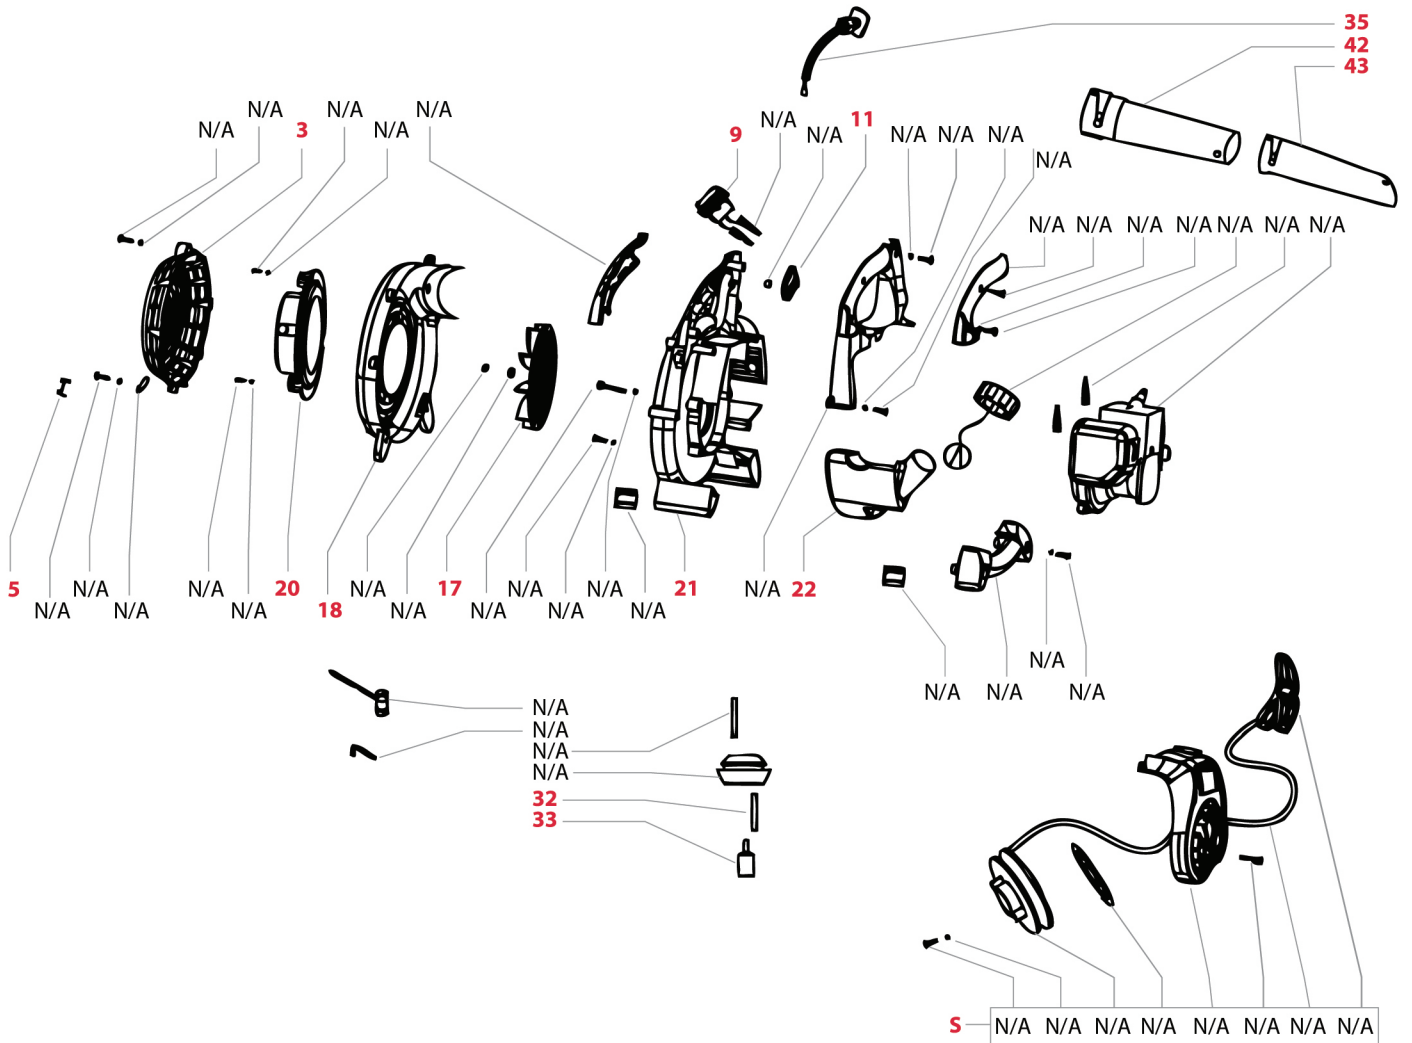

BLOWER SLB260

Item	Part No.	Description
3	BL2-3	Fan cover
5	BL2-5	Spring
9	BL2-9	Stop wire
11	BL2-11	Throttle lever
17	BL2-17	Impeller
18	BL2-18	Rear Cochlea case
20	BL2-20	Connect cover
21	BL2-21	Front Cochlea case
22	BL2-22	Fuel tank
32	BL2-32	Inlet fuel pipe
33	BL2-33	Filter cleaner
35	BL2-35	Throttle wire component

Item	Part No.	Description
42	BL2-42	Blower tube A
43	BL2-43	Blower tube B
S	BL2-S	Starter assembly

Picture for illustration purposes only.

26CC ENGINE (to suit SLB260)

Item	Part No.	Description
Coil Component		
47	EN1-5	Airfilter base assembly
50	EN1-3	Filter element
51	EN1-2	Airfilter outter cover
52	EN1-1	Airfilter cover screw
Carburettor Assembly		
40	EN1-13	Inlet manifold gasket engine side
42	EN1-12	Inlet manifold
43	EN1-10	Gasket carby side
44	EN1-19	Carburettor assembly
Starter Assembly		
37	BL2-S	Starter assembly
Muffler Assembly		
1	EN1-52	Muffler screw
3	EN1-30	Heat insulator washer
7	BL1-7	Muffler
8	BL1-8	Muffler gasket
Magneto Starter Assembly		
6	RCJ6Y/BPMR7A	Spark plug
14	BL1-14	Coil assembly

Item	Part No.	Description
Connecting Shaft		
24	BL1-24	Impeller connecting shaft
Engine Cylinder Components		
17	EN1-54	Cylinder base gasket
18	EN1-55	Piston rings / set
19	EN1-56	Piston
20	EN1-59	Gudgeon pin
21	EN1-61	Gudgeon pin circlip
Crankcase Components		
22	EN1-58	Stop ring
23	EN1-60	Gudgeon pin bearing
28	EN1-30	Washer
29	EN1-34	Oil seal 12 x 22 x 7
30	EN1-31	Crankcase front
33	EN1-33	Crankcase casket
34	EN1-57	Flywheel key
35	EN1-36	Crankshaft / conrod assembly
36	EN1-37	Rear half crank case