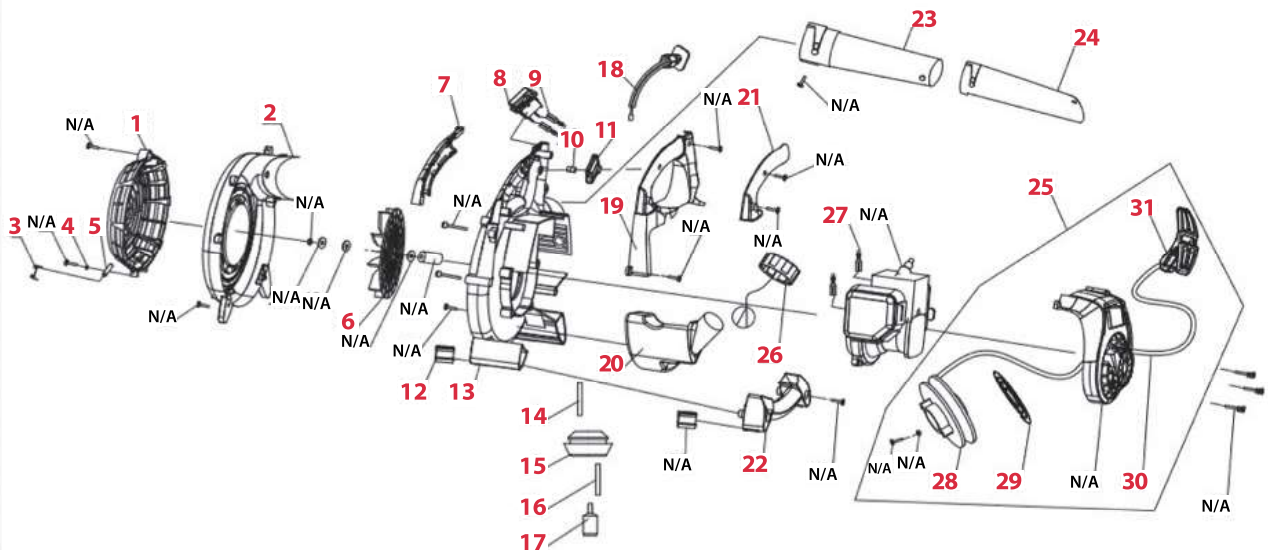

Blower SLB260, SLB262, SLB265

**Refer to page 890 for engine breakdown*

Picture for illustration purposes only.

Item	Part No.	Description
1	BL2-3	Fan cover
	BL2-20	Connect cover
2	BL2-18	Rear cochlea case
3	BL2-5	Spring
4	BL2-6	Washer
5	BL2-7	Spring shaft
6	BL2-17	Impeller
7	BL2-8	Left handle rubber cover
8	BL2-9	Stop switch
9	BL2-10	Short stop wire
10	BL2-12	Throttle lever shaft
11	BL2-11	Throttle lever
12	BL2-15	Pedestal

Item	Part No.	Description
13	BL2-21	Front cochlea case
14	EN1-76	Return fuel pipe
15	EN1-74	Fuel tank grommet
16	EN1-75	Inlet fuel pipe
17	BL2-33	Fuel filter
18	BL2-35	Throttle wire component
19	BL2-24	Upper handle
20	BL2-22	Fuel tank
21	BL2-25	Right handle rubber cover
22	BL2-23	Lower handle
23	BL2-42	Blow the breeze tube A
24	BL2-43	Blow the breeze tube B
25	BL2-S	Starter assembly (SLB260)
	BL2-SA	Starter assembly (SLB262, SLB265)
26	BL2-34	Fuel tank cap
27	BL2-28	Stop wire
28	BL2-36	Starting rope reel
29	BL2-37	Cole spring
30	BL2-40	Starter rope
31	BL2-41	Starter handle