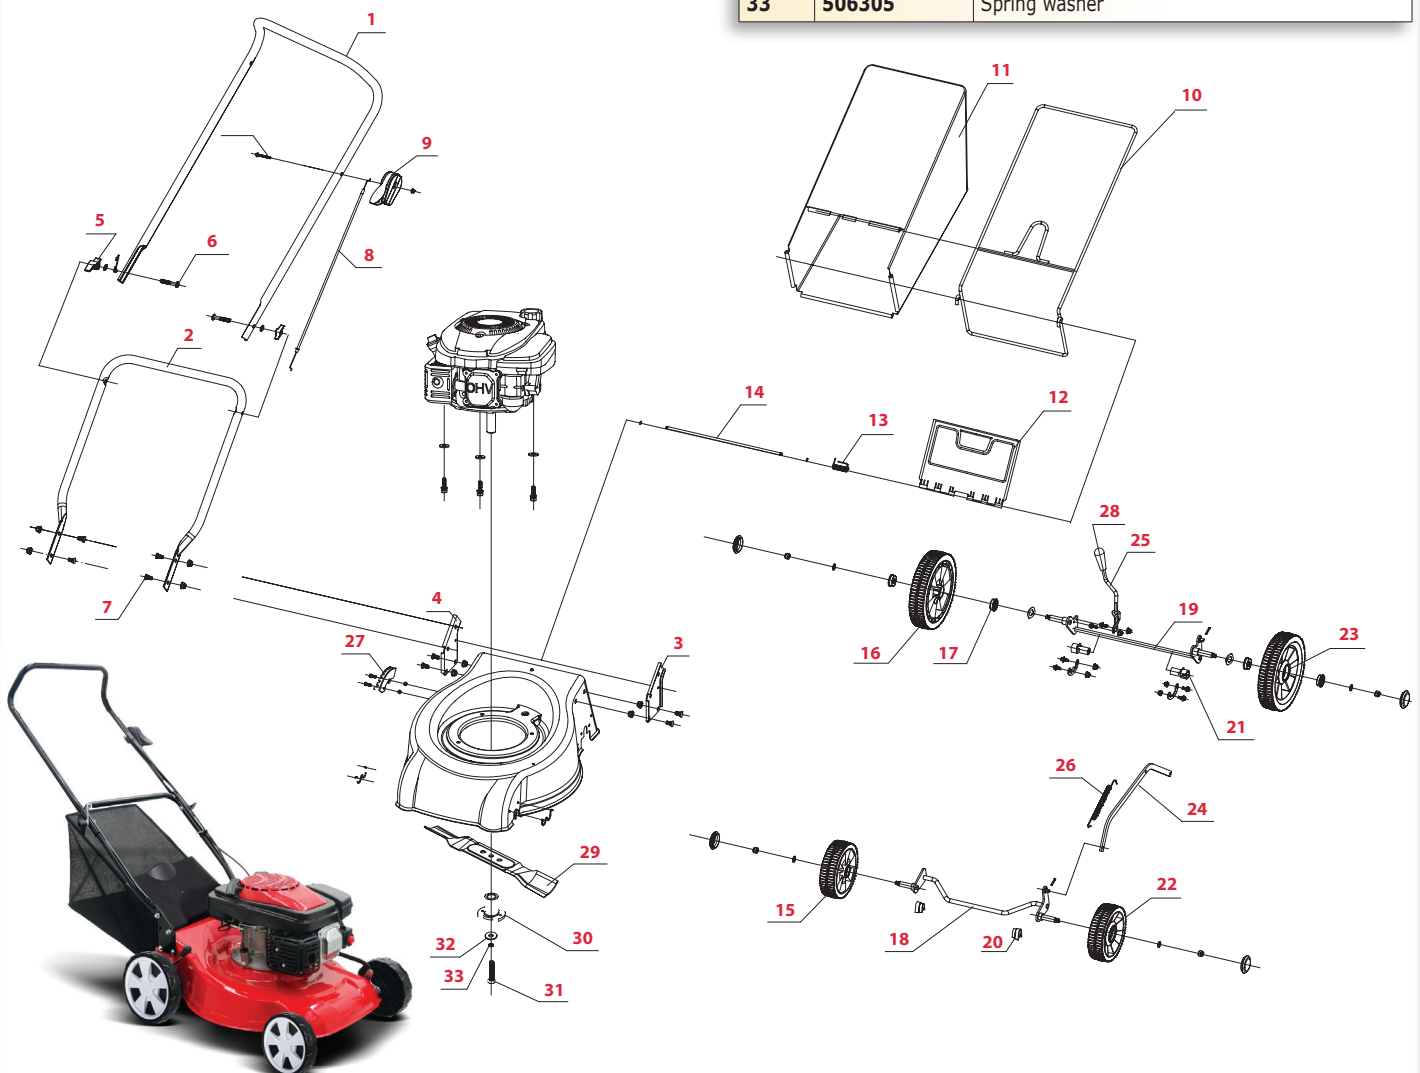

# SANLI LS4011A Lawnmower

Item No.	Part No.	Description
<b>Handle</b>		
1	SL42T-05101	Top handle
2	50626	Lower loop handle
3	50283	Handle mounting plate - left
4	50284	Handle mounting plate - right
5	479031	Handle knob
6	SL40T05102	Handle knob bolt
	479304	Lower handle nut
7	50698	Lower handle bolt
<b>Throttle Control</b>		
8	10492	Throttle cable
9	SL46-5T05010	Throttle lever assembly
<b>Grass Catcher</b>		
10	50622	Catcher frame
11	50623	Catcher bag
	51054	Dust-proof catcher bag (additional accessory)
12	50624	Rear flap
13	50641	Rear flap spring
14	50272	Rear flap axle
<b>Chassis</b>		
15	50287	Front wheel

Item No.	Part No.	Description
<b>Chassis - continued</b>		
16	50288	Rear wheel
17	479051	Bearing
18	50639	Front axle assembly
19	50289	Rear axle assembly
20	50292	Front axle bush
21	50331	Rear axle bush
22	10544	Front hub
23	10545	Rear hub
<b>Height Adjuster</b>		
24	50313	Linkage
25	50651	Height adjust lever
26	50279	Linkage spring
27	50280	Height adjust segment
28	50301	Height adjust knob
<b>Cutting System</b>		
29	KSP-CB4	Bar blade
30	52093	Blade boss
31	479502	Blade bolt
32	479581	Flat washer
33	506305	Spring washer

# SANLI LS4011A 140cc Engine

Item No.	Part No.	Description
1	492611	Engine cover - Red Top
2	492610	Engine cover - Black
3	492644	Paper gasket of crankcase
4	492550	Gasket of cylinder head cover
5	479620	Gasket of cylinder head cover
6	492548	Piston
7	492549	Piston ring assembly
8	479640	Clip of piston pin
9	492553	Piston pin
10	492555	Carburetor assembly
11	B02022	Fuel filter
12	479698	Fuel pipe 65xφ4.5
13	492648	Fuel pipe 170mm
14	1P60-000010	B clip of fuel pipe (8×1)
15	1P60-060001	Insulating mat of carburetor
16	1P60-060003	B gasket of carburetor
17	492575	Fuel tank
18	479691	Fuel tank cap
19	479679	Governor linkage spring
20	479680	Governor linkage
21	479681	Return Spring
22	492569	Air cleaner assembly (complete)
23	492617	Air cleaner cover-top