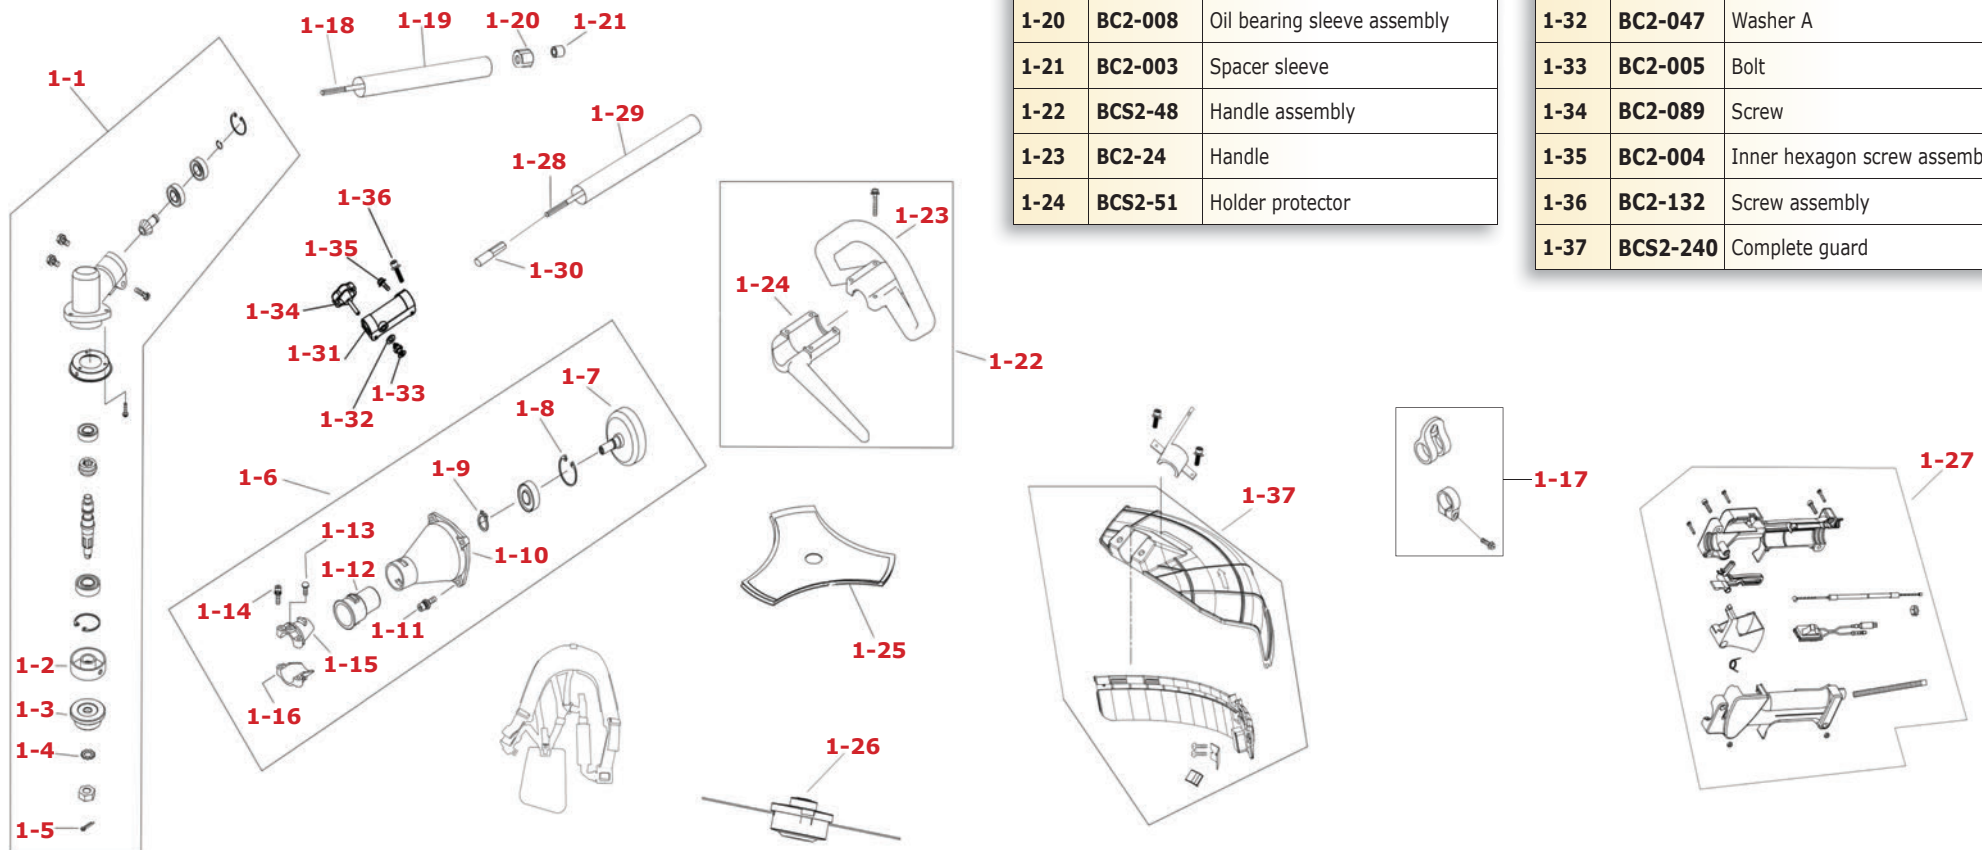

SANLI Straight Shaft Brushcutter BCS262/265

Item No.	Part No.	Description
1-1	BCS2-1	Gearbox assembly
1-2	BCS2-17	Blade holder (A)
1-3	BCS2-18	Blade holder (B)
1-4	BCS2-19	Washer
1-5	BCS2-21	Split pin 2 x 16
1-6	BCS2-23	Clutch drum component

Item No.	Part No.	Description
1-7	BCS2-24	Clutch
1-8	BC2-33	Circlip
1-9	BC2-35	Circllet
1-10	BC2-36	Terminal pad (clutch drum case)
1-11	BC2-60	Screw assembly M6x20
1-12	BC2-55	Rubber protector

Item No.	Part No.	Description
1-13	BC2-11	Inner hexagon screw assembly
1-14	BC2-61	Inner hexagon screw assembly
1-15	BC2-57	Upper fixed plate
1-16	BC2-56	Lower fixed plate
1-17	BCS2-38	Holder assembly
1-18	BC2-036	Drive shaft
1-19	BC2-072	Aluminium pipe 1
1-20	BC2-008	Oil bearing sleeve assembly
1-21	BC2-003	Spacer sleeve
1-22	BCS2-48	Handle assembly
1-23	BC2-24	Handle
1-24	BCS2-51	Holder protector

Item No.	Part No.	Description
1-25	BCS2-22	Blade assembly
1-26	BCS2-85	Brushcutter head
1-27	BC2-L	Lever assembly complete
1-28	BCS2-034	Drive shaft 2
1-29	BCS2-233	Aluminium pipe 2
1-30	BC2-969	Connector
1-31	BC2-016	Coupling
1-32	BC2-047	Washer A
1-33	BC2-005	Bolt
1-34	BC2-089	Screw
1-35	BC2-004	Inner hexagon screw assembly
1-36	BC2-132	Screw assembly
1-37	BCS2-240	Complete guard