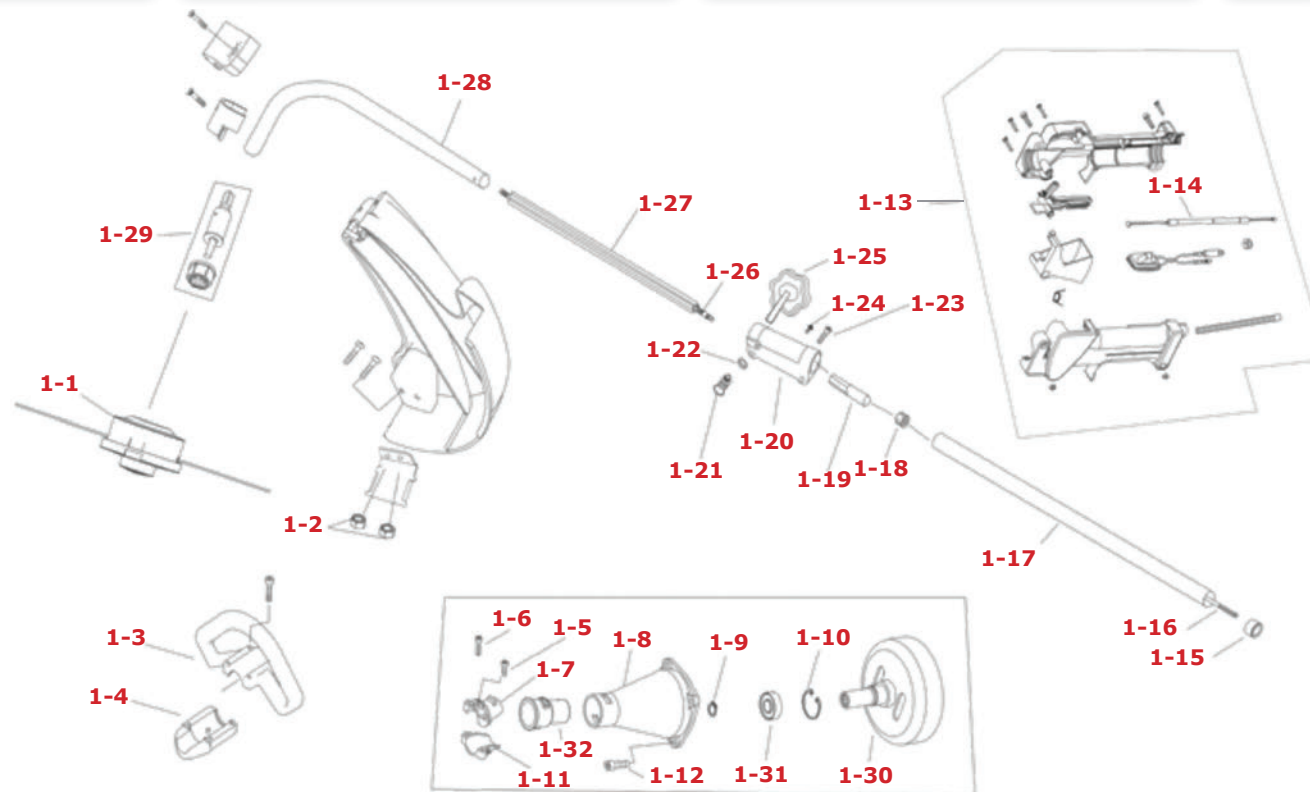

SANLI Straight Shaft Brushcutter BCS262/265

Item No.	Part No.	Description
1-1	BCB2-C	Trimmer head
1-2	BCB2-6	Locking nut
1-3	BC2-24	Handle top
1-4	BCB2-25	Handle plate
1-5	BC2-11	Inner hexagon screw assembly
1-6	BC2-61	Inner hexagon screw assembly
1-7	BC2-57	Upper fixed plate
1-8	BC2-36	Clutch drum case

Item No.	Part No.	Description
1-9	BC2-35	Circlip
1-10	BC2-33	Circlip
1-11	BC2-56	Lower fixed plate
1-12	BC2-60	Inner hexagon screw assembly
1-13	BC2-L	Lever assembly complete
1-14	BC2-49	Throttle lever
1-15	BC2-003	Spacer sleeve
1-16	BC2-036	Drive shaft

Item No.	Part No.	Description
1-17	BC2-072	Aluminium pipe 1
1-18	BC2-008	Oil bearing rubber sleeve assembly
1-19	BC2-969	Connector
1-20	BC2-016	Coupling
1-21	BC2-005	Bolt
1-22	BC2-047	Washer A
1-23	BC2-132	Screw assembly
1-24	BC2-004	Inner hexagon screw assembly

Item No.	Part No.	Description
1-25	BC2-089	Screw
1-26	BCB2-803	Soft shaft
1-27	BCB2-009	Supporter
1-28	BCB2-309	Bent aluminium pipe
1-29	BCB2-044	Connector
1-30	BCB2-040	Clutch
1-31	BCB2-057	GB/T276 6202-2RS/P5
1-32	BCB2-104	Rubber sleeve